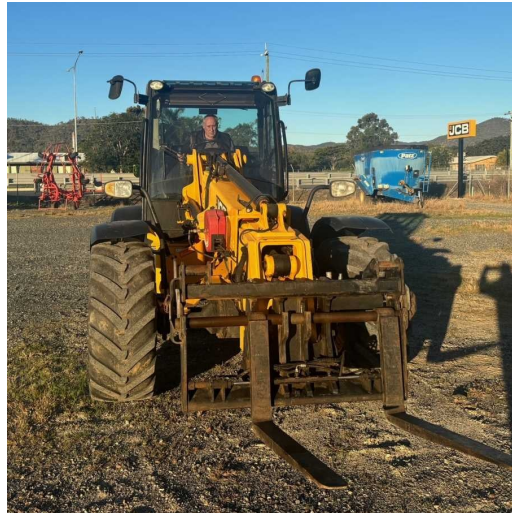

#Stock #1885 JCB TM320S Articulated Telescopic Loader

MAKE
JCB

YEAR
2016

HOURS
5551

SIZE
8 tonnes

LOCATION
Rockhampton

RETAIL PRICE
\$85,000 AUD ex GST

FOR MORE INFO OR TO CONTACT US
ABOUT THIS PRODUCT, JUMP ONLINE AT:

<https://terrequipe.com.au/used/34>

CE

J.C.B. EARTHMOVERS LIMITED,
LAKESIDE WORKS, ROCHESTER,
UTTOXETER, UNITED KINGDOM
ST14 5JP

JCB320T SKG2421371	LOADER
PRODUCT IDENTIFICATION NUMBER, PIN ISO 15281	INDICATION
8000KG	FMS3202
WE (kg) ISO 6074	YEAR OF MANUFACTURE
8000KG	1082200
TOMOLOGATION NO	YEAR OF MODEL
8400KG	
MAXIMUM MASS kg	ENGINE SERIAL NUMBER
8000KG	H32048081U0339816
MAX FRONT AXLE LOAD kg	REAR AXLE SERIAL NUMBER
8000KG	H32048081U0339816
MAX MIDDLE AXLE LOAD kg	TRANSMISSION SERIAL NUMBER
8000KG	H32048081U0339816
MAX REAR AXLE LOAD kg	FRONT AXLE SERIAL NUMBER
	H32048081U0339816
	MIDDLE AXLE SERIAL NUMBER
	H32048081U0339816
	REAR AXLE SERIAL NUMBER
	H32048081U0339816