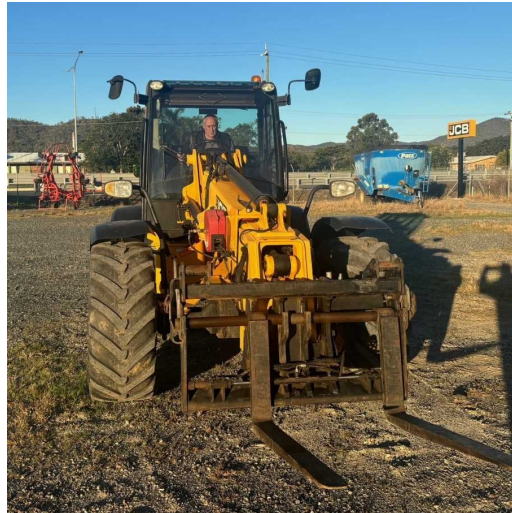

#Stock #1885 JCB TM320S Articulated Telescopic Loader

MAKE
JCB

YEAR
2016

HOURS
5551

SIZE
8 tonnes

LOCATION
Rockhampton

RETAIL PRICE
\$85,000 AUD ex GST

FOR MORE INFO OR TO CONTACT US
ABOUT THIS PRODUCT, JUMP ONLINE AT:

<https://terrequipe.com.au/used/34>

CE

J.C.B. EARTHMOVERS LIMITED,
 LAKESIDE WORKS, ROCHESTER,
 UTTOXETER, UNITED KINGDOM
 ST14 5JP

JCB320T SKG2421371	LOADER
PRODUCT IDENTIFICATION NUMBER, PIN ISO 10281	INDICATION
8000KG	FMS3202
WE (kg) ISO 6016	YEAR OF MANUFACTURE
8000KG	1082200
YEAR OF MODEL	TYPE
8400KG	DH3204R081U0339816
MAXIMUM MASS kg	ENGINE SERIAL NUMBER
8000KG	H4C3148R0204
MAX FRONT AXLE LOAD kg	TRANSMISSION SERIAL NUMBER
8000KG	HSD45104207
MAX MIDDLE AXLE LOAD kg	FRONT AXLE SERIAL NUMBER
8000KG	MIDDLE AXLE SERIAL NUMBER
MAX REAR AXLE LOAD kg	HSD4530170
	REAR AXLE SERIAL NUMBER