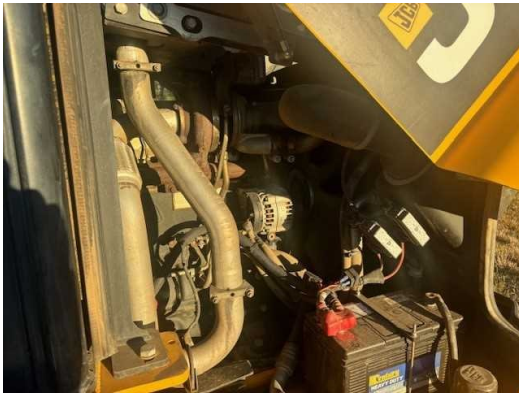

#Stock #1885 JCB TM320S Articulated Telescopic Loader

MAKE
JCB

YEAR
2016

HOURS
5551

SIZE
8 tonnes

LOCATION
Rockhampton

RETAIL PRICE
\$85,000 AUD ex GST

FOR MORE INFO OR TO CONTACT US
ABOUT THIS PRODUCT, JUMP ONLINE AT:

<https://terrequipe.com.au/used/34>

CE

J.C.B. EARTHMOVERS LIMITED,
 LAKESIDE WORKS, ROCHESTER,
 UTTOXETER, UNITED KINGDOM
 ST14 5JP

JCB320T SKG2421371	LOADER
PRODUCT IDENTIFICATION NUMBER, PIN ISO 10281	INDICATION
8000KG	FMS3202
WE (kg) ISO 6016	YEAR OF MANUFACTURE
8000KG	1082200
YEAR OF MODEL	TYPE
8400KG	DH3204R081U0339816
MAXIMUM MASS kg	ENGINE SERIAL NUMBER
8000KG	H4C3148R0204
MAX FRONT AXLE LOAD kg	TRANSMISSION SERIAL NUMBER
8000KG	HSD45104207
MAX MIDDLE AXLE LOAD kg	FRONT AXLE SERIAL NUMBER
8000KG	MIDDLE AXLE SERIAL NUMBER
MAX REAR AXLE LOAD kg	HSD4530170
	REAR AXLE SERIAL NUMBER