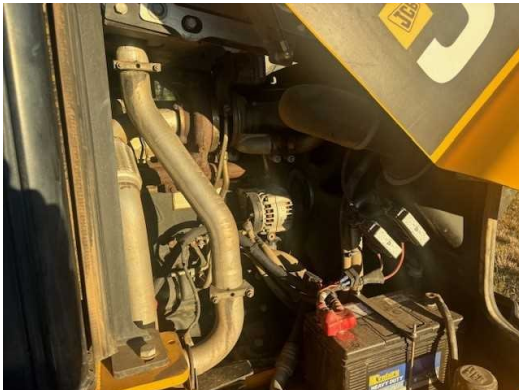

#Stock #1885 JCB TM320S Articulated Telescopic Loader

MAKE
JCB

YEAR
2016

HOURS
5551

SIZE
8 tonnes

LOCATION
Rockhampton

RETAIL PRICE
\$85,000 AUD ex GST

FOR MORE INFO OR TO CONTACT US
ABOUT THIS PRODUCT, JUMP ONLINE AT:

<https://terrequipe.com.au/used/34>

CE

J.C.B. EARTHMOVERS LIMITED,
LAKESIDE WORKS, ROCHESTER,
UTTOXETER, UNITED KINGDOM
ST14 5JP

JCB320T SKG2421371	LOADER
PRODUCT IDENTIFICATION NUMBER, PIN ISO 15281	INDICATION
8000KG	FMS3202
WE (kg) ISO 6074	YEAR OF MANUFACTURE
8000KG	1082200
TOMOLOGATION NO	YEAR OF MODEL
8400KG	
MAXIMUM MASS kg	ENGINE SERIAL NUMBER
8000KG	H32048081U0339816
MAX FRONT AXLE LOAD kg	REAR AXLE SERIAL NUMBER
8000KG	H32048081U0339816
MAX MIDDLE AXLE LOAD kg	TRANSMISSION SERIAL NUMBER
8000KG	H32048081U0339816
MAX REAR AXLE LOAD kg	FRONT AXLE SERIAL NUMBER
	H32048081U0339816
	MIDDLE AXLE SERIAL NUMBER
	H32048081U0339816
	REAR AXLE SERIAL NUMBER
	H32048081U0339816