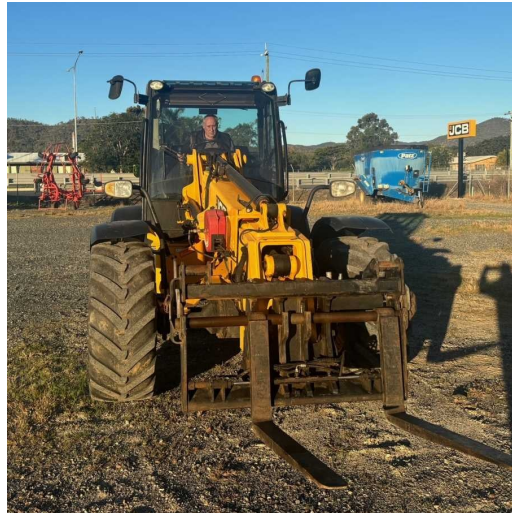

#Stock #1885 JCB TM320S Articulated Telescopic Loader

MAKE
JCB

YEAR
2016

HOURS
5551

SIZE
8 tonnes

LOCATION
Rockhampton

RETAIL PRICE
\$110,000 AUD ex GST

FOR MORE INFO OR TO CONTACT US
ABOUT THIS PRODUCT, JUMP ONLINE AT:

<https://terrequipe.com.au/used/34>

CE

J.C.B. EARTHMOVERS LIMITED,
 LAKESIDE WORKS, ROCHESTER,
 UTTOXETER, UNITED KINGDOM
 ST14 5JP

JCB320T SKG2421371	LOADER
PRODUCT IDENTIFICATION NUMBER, PIN ISO 15281	INDICATION
8000KG	FMS3202
WE (kg) ISO 6016	YEAR OF MANUFACTURE
8000KG	1082200
TOMOLOGATION NO	YEAR OF MODEL
8400KG	ENGINE SERIAL NUMBER
MAXIMUM MASS kg	8400KG
8000KG	MAXIMUM REVERSE
MAX FRONT AXLE LOAD kg	TRANSMISSION SERIAL NUMBER
8000KG	80N45104207
MAX MIDDLE AXLE LOAD kg	FRONT AXLE SERIAL NUMBER
8000KG	80N45104207
MAX REAR AXLE LOAD kg	MIDDLE AXLE SERIAL NUMBER
	80N45104207
	REAR AXLE SERIAL NUMBER